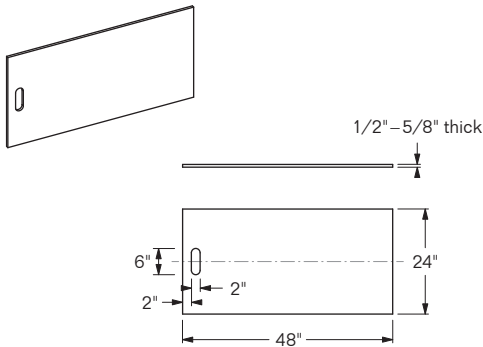

PROTECTIVE RUBBER MATS

FLATBED & AUTO TRAILERS, CARGO CONTROL

MODEL 4503-6761

RO-RO MAT, 48" x 24"
w/ Handle hole

MATERIAL: REINFORCED INDUSTRIAL RUBBER, USED
COLOR: BLACK **WEIGHT:** 25.5 LBS

MODEL 4503-6762-8

SPECIAL ORDER ONLY

MODEL 4503-6762-12

SPECIAL ORDER ONLY

MODEL 4503-6762-16

TIE-DOWN CHAIN PROTECTION

| MODEL | A | WEIGHT |
|--------------|-----|----------|
| 4503-6762-8 | 8" | 8.7 LBS |
| 4503-6762-12 | 12" | 13 LBS |
| 4503-6762-16 | 16" | 17.4 LBS |