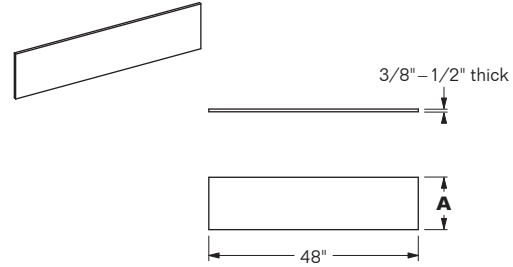

PROTECTIVE RUBBER MATS

FLATBED & AUTO TRAILERS, CARGO CONTROL

MODEL 4503-6761

RO-RO MAT, 48" x 24"
w/ Handle hole

MATERIAL: REINFORCED INDUSTRIAL RUBBER, USED
COLOR: BLACK **WEIGHT:** 25.5 LBS

MODEL 4503-6762-8

SPECIAL ORDER ONLY

MODEL 4503-6762-12

SPECIAL ORDER ONLY

MODEL 4503-6762-16

TIE-DOWN CHAIN PROTECTION

| MODEL | A | WEIGHT |
|--------------|-----|----------|
| 4503-6762-8 | 8" | 8.7 LBS |
| 4503-6762-12 | 12" | 13 LBS |
| 4503-6762-16 | 16" | 17.4 LBS |