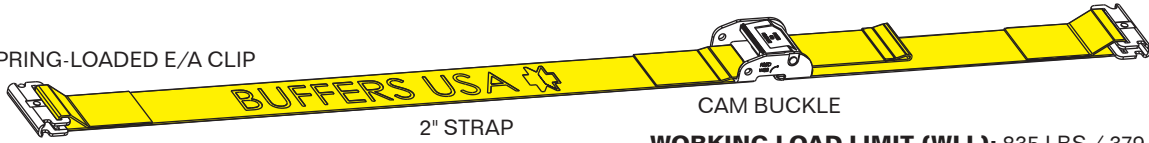

CAM BUCKLE LOGISTIC STRAPS

2" x 12', 16' & 20'

DOMCON CONTAINERS,
DRY VAN & REEFER VAN TRAILERS

SPRING-LOADED E/A CLIP

2" STRAP

CAM BUCKLE

FITS E & A SERIES TRACKS

WORKING LOAD LIMIT (WLL): 835 LBS / 379 Kg
MIN. BREAK STRENGTH (BS): 2,500 LBS / 1,134 Kg

MODEL	DESCRIPTION	COLOR	WEIGHT
2907-6030	2" x 12' w/ SPRING-LOADED E/A CLIP	YELLOW	1.7 LBS / 0.77 Kg
2907-6031	2" x 16' w/ SPRING-LOADED E/A CLIP	GRAY	1.92 LBS / 0.87 Kg
2907-6032	2" x 20' w/ SPRING-LOADED E/A CLIP	BLUE	2.09 LBS / 0.95 Kg

3-PC E/A CLIP

2" STRAP

CAM BUCKLE

FITS E & A SERIES TRACKS

WORKING LOAD LIMIT (WLL): 835 LBS / 379 Kg
MIN. BREAK STRENGTH (BS): 2,500 LBS / 1,134 Kg

MODEL	DESCRIPTION	COLOR	WEIGHT
2907-6033	2" x 12' w/ E/A CLIP	YELLOW	1.65 LBS / 0.75 Kg
2907-6034	2" x 16' w/ E/A CLIP	GRAY	1.83 LBS / 0.83 Kg
2907-6035	2" x 20' w/ E/A CLIP	BLUE	2 LBS / 0.91 Kg