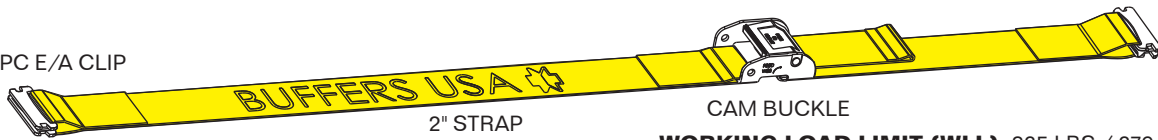

CAM BUCKLE LOGISTIC STRAPS

2" x 12', 16' & 20'

DOMCON CONTAINERS,
DRY VAN & REEFER VAN TRAILERS

SPRING-LOADED E/A CLIP

2" STRAP

CAM BUCKLE

FITS E & A SERIES TRACKS

WORKING LOAD LIMIT (WLL): 835 LBS / 379 Kg
MIN. BREAK STRENGTH (BS): 2,500 LBS / 1,134 Kg

MODEL	DESCRIPTION	COLOR	WEIGHT
2907-6030	2" x 12' w/ SPRING-LOADED E/A CLIP	YELLOW	1.7 LBS / 0.77 Kg
2907-6031	2" x 16' w/ SPRING-LOADED E/A CLIP	GRAY	1.92 LBS / 0.87 Kg
2907-6032	2" x 20' w/ SPRING-LOADED E/A CLIP	BLUE	2.09 LBS / 0.95 Kg

3-PC E/A CLIP

2" STRAP

CAM BUCKLE

FITS E & A SERIES TRACKS

WORKING LOAD LIMIT (WLL): 835 LBS / 379 Kg
MIN. BREAK STRENGTH (BS): 2,500 LBS / 1,134 Kg

MODEL	DESCRIPTION	COLOR	WEIGHT
2907-6033	2" x 12' w/ E/A CLIP	YELLOW	1.65 LBS / 0.75 Kg
2907-6034	2" x 16' w/ E/A CLIP	GRAY	1.83 LBS / 0.83 Kg
2907-6035	2" x 20' w/ E/A CLIP	BLUE	2 LBS / 0.91 Kg