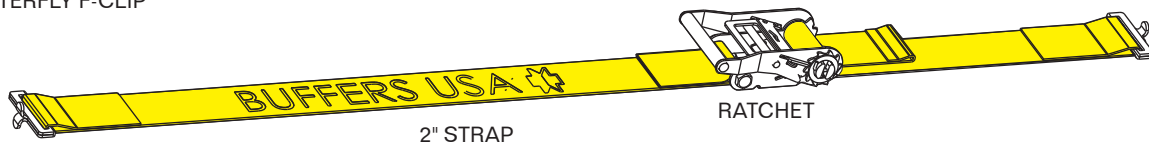

FITS E & A SERIES TRACKS

MODEL	DESCRIPTION	COLOR	WORKING LOAD LIMIT (WLL):	MIN. BREAK STRENGTH (BS):	WEIGHT
2907-6018	2" x 12' w/ Spring-Loaded E/A Clip	YELLOW	1,400 LBS / 635 Kg	4,200 LBS / 1,905 Kg	2.1 LBS / 0.95 Kg
2907-6022	2" x 16' w/ Spring-Loaded E/A Clip	GRAY	1,000 LBS / 453 Kg	3,000 LBS / 1,360 Kg	2.2 LBS / 1 Kg
2907-6023	2" x 20' w/ Spring-Loaded E/A Clip	BLUE	1,000 LBS / 453 Kg	3,000 LBS / 1,360 Kg	2.4 LBS / 1.09 Kg

BUTTERFLY F-CLIP