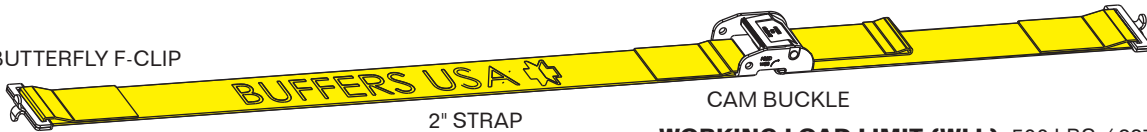

MODEL	DESCRIPTION	COLOR	WEIGHT
2907-6030	2" x 12' w/ SPRING-LOADED E/A CLIP	YELLOW	1.7 LBS / 0.77 Kg
2907-6031	2" x 16' w/ SPRING-LOADED E/A CLIP	GRAY	1.92 LBS / 0.87 Kg
2907-6032	2" x 20' w/ SPRING-LOADED E/A CLIP	BLUE	2.09 LBS / 0.95 Kg

3-PC E/A CLIP

2" STRAP

CAM BUCKLE

FITS E & A SERIES TRACKS

WORKING LOAD LIMIT (WLL): 835 LBS / 379 Kg
MIN. BREAK STRENGTH (BS): 2,500 LBS / 1,134 Kg

MODEL	DESCRIPTION	COLOR	WEIGHT
2907-6033	2" x 12' w/ E/A CLIP	YELLOW	1.65 LBS / 0.75 Kg
2907-6034	2" x 16' w/ E/A CLIP	GRAY	1.83 LBS / 0.83 Kg
2907-6035	2" x 20' w/ E/A CLIP	BLUE	2 LBS / 0.91 Kg

BUTTERFLY F-CLIP

2" STRAP

CAM BUCKLE

FITS F SERIES TRACKS

WORKING LOAD LIMIT (WLL): 500 LBS / 227 Kg
MIN. BREAK STRENGTH (BS): 1,500 LBS / 680 Kg

MODEL	DESCRIPTION	COLOR	WEIGHT
2907-6036	2" x 12' w/ BUTTERFLY F-CLIP	YELLOW	1.45 LBS / 0.66 Kg
2907-6037	2" x 16' w/ BUTTERFLY F-CLIP	GRAY	1.62 LBS / 0.74 Kg
2907-6038	2" x 20' w/ BUTTERFLY F-CLIP	BLUE	1.8 LBS / 0.82 Kg