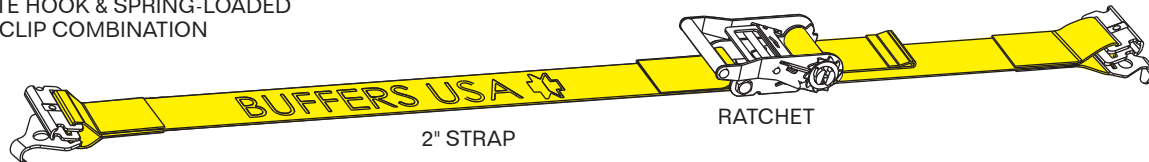

SPRING-LOADED E/A CLIP

FITS E & A SERIES TRACKS

MODEL	DESCRIPTION	COLOR	WORKING LOAD LIMIT (WLL):	MIN. BREAK STRENGTH (BS):	WEIGHT
2907-6018	2" x 12' w/ Spring-Loaded E/A Clip	YELLOW	1,400 LBS / 635 Kg	4,200 LBS / 1,905 Kg	2.1 LBS / 0.95 Kg
2907-6022	2" x 16' w/ Spring-Loaded E/A Clip	GRAY	1,000 LBS / 453 Kg	3,000 LBS / 1,360 Kg	2.2 LBS / 1 Kg
2907-6023	2" x 20' w/ Spring-Loaded E/A Clip	BLUE	1,000 LBS / 453 Kg	3,000 LBS / 1,360 Kg	2.4 LBS / 1.09 Kg

BUTTERFLY F-CLIP

FITS F SERIES TRACKS

WORKING LOAD LIMIT (WLL): 500 LBS / 227 Kg
MIN. BREAK STRENGTH (BS): 1,500 LBS / 680 Kg

MODEL	DESCRIPTION	COLOR	WEIGHT
2907-6024	2" x 12' w/ Butterfly F Clip	YELLOW	1.85 LBS / 0.84 Kg
2907-6025	2" x 16' w/ Butterfly F Clip	GRAY	2.05 LBS / 0.93 Kg
2907-6026	2" x 20' w/ Butterfly F Clip	BLUE	2.25 LBS / 1.02 Kg

PLATE HOOK & SPRING-LOADED
E/A CLIP COMBINATION

FITS E, A & F SERIES TRACKS

WORKING LOAD LIMIT (WLL): 833 LBS / 378 Kg
MIN. BREAK STRENGTH (BS): 2,500 LBS / 1,134 Kg

MODEL	DESCRIPTION	COLOR	WEIGHT
2907-6027	2" x 12' w/ Plate Hook & Spring-Loaded E/A Clip	YELLOW	2.55 LBS / 1.16 Kg
2907-6028	2" x 16' w/ Plate Hook & Spring-Loaded E/A Clip	GRAY	2.75 LBS / 1.25 Kg
2907-6029	2" x 20' w/ Plate Hook & Spring-Loaded E/A Clip	BLUE	2.95 LBS / 1.34 Kg