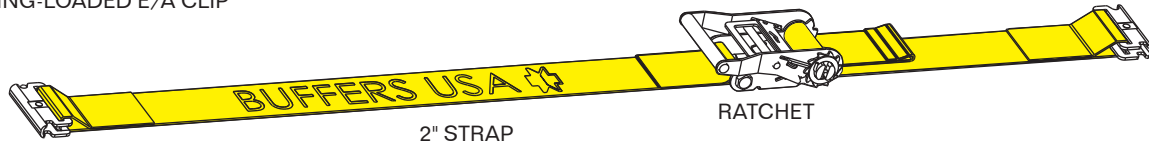

SPRING-LOADED E/A CLIP

FITS E & A SERIES TRACKS

MODEL	DESCRIPTION	COLOR	WORKING LOAD LIMIT (WLL):	MIN. BREAK STRENGTH (BS):	WEIGHT
2907-6018	2" x 12' w/ Spring-Loaded E/A Clip	YELLOW	1,400 LBS / 635 Kg	4,200 LBS / 1,905 Kg	2.1 LBS / 0.95 Kg
2907-6022	2" x 16' w/ Spring-Loaded E/A Clip	GRAY	1,000 LBS / 453 Kg	3,000 LBS / 1,360 Kg	2.2 LBS / 1 Kg
2907-6023	2" x 20' w/ Spring-Loaded E/A Clip	BLUE	1,000 LBS / 453 Kg	3,000 LBS / 1,360 Kg	2.4 LBS / 1.09 Kg