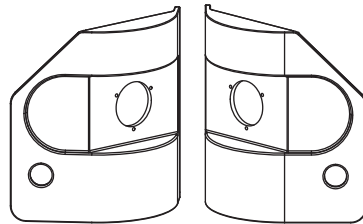

**MODEL 1104-2423-CS-P**  
**MODEL 1104-2423-CS-SC**  
**MODEL 1104-2423-RS-P**  
**MODEL 1104-2423-RS-SC**

**SPECIAL ORDER ONLY**

**CURBSIDE      ROADSIDE**

**45° CORNER VIEW**

**2423-CS/RS-P WEIGHT:**  
8.8 LBS / 4 Kg  
**2423-CS/RS-SC WEIGHT:**  
8.9 LBS / 4 Kg

**MODEL 1104-2423-CS-D1-P**  
**MODEL 1104-2423-CS-D1-SC**  
**MODEL 1104-2423-RS-D1-P**  
**MODEL 1104-2423-RS-D1-SC**

**SPECIAL ORDER ONLY**

**CURBSIDE      ROADSIDE**

**45° CORNER VIEW**

**2423-CS/RS-D1-P WEIGHT:**  
10.3 LBS / 4.7 Kg  
**2423-CS/RS-D1-SC WEIGHT:**  
10.5 LBS / 4.8 Kg

**MODEL 1104-6503-RS-P**

**MODEL 1104-6503-RS-SC**

**CURBSIDE**

**ROADSIDE**

**INTERIOR VIEW**

I.D. 2-5/16"  
Ø59 MM

POSITIONING TABS

**WEIGHT: 8 LBS / 3.6 Kg**

**INTERIOR VIEW**

I.D. 2-3/4"  
Ø70 MM

POSITIONING TABS

**WEIGHT: 7.5 LBS / 3.4 Kg**

**PRIMARY DIMENSIONS** for all 6503-CS models; all 6503-RS models are the mirror opposite:

**MATERIAL: CAST STEEL**  
**FINISH OPTIONS: PRIMER (-P) or SELF-COLOR (-SC)**