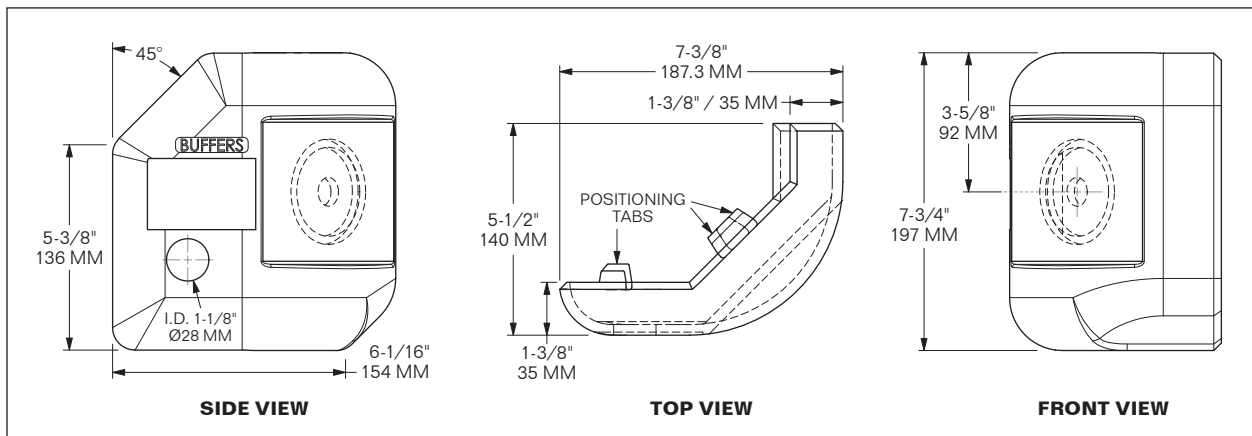

**MODEL 1104-6503-RS-P**

**MODEL 1104-6503-RS-SC**

**CURBSIDE**

**ROADSIDE**

**INTERIOR VIEW**

I.D. 2-5/16"  
Ø59 MM

POSITIONING TABS

**WEIGHT: 8 LBS / 3.6 Kg**

POSITIONING TABS

**WEIGHT: 8.4 LBS / 3.8 Kg**

**MODEL 1104-6503-275-CS-P**

**MODEL 1104-6503-275-CS-SC**

**MODEL 1104-6503-275-RS-P**

**MODEL 1104-6503-275-RS-SC**

**CURBSIDE**

**ROADSIDE**

**INTERIOR VIEW**

I.D. 2-3/4"  
Ø70 MM

POSITIONING TABS

**WEIGHT: 7.5 LBS / 3.4 Kg**

**PRIMARY DIMENSIONS** for all 6503-CS models; all 6503-RS models are the mirror opposite:

**MATERIAL: CAST STEEL**  
**FINISH OPTIONS: PRIMER (-P) or SELF-COLOR (-SC)**