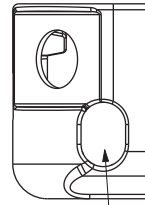

POSITIONING TABS

**WEIGHT: 8.4 LBS / 3.8 Kg**

**MODEL 1104-6503-275-CS-P**

**MODEL 1104-6503-275-CS-SC**

**MODEL 1104-6503-275-RS-P**

**MODEL 1104-6503-275-RS-SC**

**CURBSIDE**

**ROADSIDE**

**INTERIOR VIEW**

I.D. 2-3/4"  
Ø70 MM

POSITIONING TABS

**WEIGHT: 7.5 LBS / 3.4 Kg**

**PRIMARY DIMENSIONS** for all 6503-CS models; all 6503-RS models are the mirror opposite:

**MATERIAL: CAST STEEL**  
**FINISH OPTIONS: PRIMER (-P) or SELF-COLOR (-SC)**

**MODEL 1104-8714-CS**

**MODEL 1104-8714-CS-SC**

**CURBSIDE**

**MODEL 1104-8714-RS**

**MODEL 1104-8714-RS-SC**

**ROADSIDE**

DESIGNED TO WORK WITH 1103-1318 (1" PINLOCK) THAT REQUIRES REPLACEMENT OF THE PIN FROM THE FRONT.

POSITIONING TABS

**MATERIAL:** CAST STEEL  
**FINISH:** PRIMER or SELF-COLOR (-SC)  
**WEIGHT:** 8.75 LBS / 3.97 Kg

**MODEL 1104-7165**

**FRONT BOLSTER  
CENTER PLATE**  
Hyundai style

**SUB FOR:** HYUNDAI 20003965  
**MATERIAL:** A27 STEEL PLATE  
**FINISH:** WELDABLE BLACK PRIMER  
**WEIGHT:** 15 LBS / 6.8 Kg