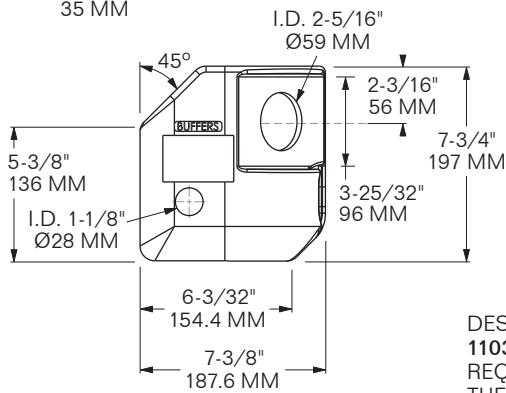

MODEL 1104-8714-RS

MODEL 1104-8714-RS-SC

ROADSIDE

DESIGNED TO WORK WITH 1103-1318 (1" PINLOCK) THAT REQUIRES REPLACEMENT OF THE PIN FROM THE FRONT.

POSITIONING TABS

MATERIAL: CAST STEEL
FINISH: PRIMER or SELF-COLOR (-SC)
WEIGHT: 8.75 LBS / 3.97 Kg