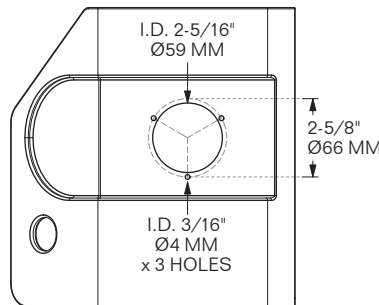

**MODEL 1104-2423-CS-P**  
**MODEL 1104-2423-CS-SC**  
**MODEL 1104-2423-RS-P**  
**MODEL 1104-2423-RS-SC**

**SPECIAL ORDER ONLY**

**CURBSIDE      ROADSIDE**

**45° CORNER VIEW**

**2423-CS/RS-P WEIGHT:**  
8.8 LBS / 4 Kg  
**2423-CS/RS-SC WEIGHT:**  
8.9 LBS / 4 Kg

**MODEL 1104-2423-CS-D1-P**  
**MODEL 1104-2423-CS-D1-SC**  
**MODEL 1104-2423-RS-D1-P**  
**MODEL 1104-2423-RS-D1-SC**

**SPECIAL ORDER ONLY**

**CURBSIDE      ROADSIDE**

**45° CORNER VIEW**

**2423-CS/RS-D1-P WEIGHT:**  
10.3 LBS / 4.7 Kg  
**2423-CS/RS-D1-SC WEIGHT:**  
10.5 LBS / 4.8 Kg

**MODEL 1104-6503-RS-P**

**MODEL 1104-6503-RS-SC**

**CURBSIDE**

**ROADSIDE**

**INTERIOR VIEW**

I.D. 2-5/16"  
Ø59 MM

POSITIONING TABS

**WEIGHT: 8 LBS / 3.6 Kg**

**INTERIOR VIEW**

I.D. 2-3/4"  
Ø70 MM

POSITIONING TABS

**WEIGHT: 7.5 LBS / 3.4 Kg**

**PRIMARY DIMENSIONS** for all 6503-CS models; all 6503-RS models are the mirror opposite:

**MATERIAL: CAST STEEL**  
**FINISH OPTIONS: PRIMER (-P) or SELF-COLOR (-SC)**