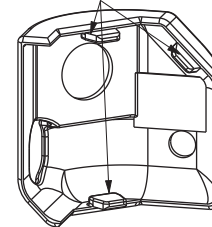

**INTERIOR VIEW**

I.D. 2-3/4"  
Ø70 MM

POSITIONING TABS

**WEIGHT: 7.5 LBS / 3.4 Kg**

**PRIMARY DIMENSIONS** for all 6503-CS models; all 6503-RS models are the mirror opposite:

**MATERIAL: CAST STEEL**  
**FINISH OPTIONS: PRIMER (-P) or SELF-COLOR (-SC)**

**MODEL 1104-8714-CS**

**MODEL 1104-8714-CS-SC**

**CURBSIDE**

**MODEL 1104-8714-RS**

**MODEL 1104-8714-RS-SC**

**ROADSIDE**

DESIGNED TO WORK WITH 1103-1318 (1" PINLOCK) THAT REQUIRES REPLACEMENT OF THE PIN FROM THE FRONT.

POSITIONING TABS

**MATERIAL:** CAST STEEL  
**FINISH:** PRIMER or SELF-COLOR (-SC)  
**WEIGHT:** 8.75 LBS / 3.97 Kg

**MODEL 1104-7165**

**FRONT BOLSTER  
CENTER PLATE**  
Hyundai style

**SUB FOR:** HYUNDAI 20003965  
**MATERIAL:** A27 STEEL PLATE  
**FINISH:** WELDABLE BLACK PRIMER  
**WEIGHT:** 15 LBS / 6.8 Kg