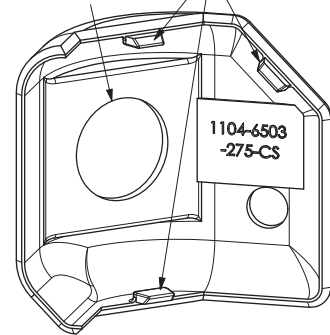

**MODEL 1104-6503-RS-P**

**MODEL 1104-6503-RS-SC**

**CURBSIDE**

**ROADSIDE**

**INTERIOR VIEW**

I.D. 2-5/16"  
Ø59 MM

POSITIONING TABS

**WEIGHT: 8 LBS / 3.6 Kg**

**MODEL 1104-6503-75-CS-P**

**MODEL 1104-6503-75-CS-SC**

**MODEL 1104-6503-75-RS-P**

**MODEL 1104-6503-75-RS-SC**

**CURBSIDE**

**ROADSIDE**

**INTERIOR VIEW**

I.D. 3/4"  
Ø19 MM

POSITIONING TABS

**WEIGHT: 8.4 LBS / 3.8 Kg**

**MODEL 1104-6503-275-CS-P**

**MODEL 1104-6503-275-CS-SC**

**MODEL 1104-6503-275-RS-P**

**MODEL 1104-6503-275-RS-SC**

**CURBSIDE**

**ROADSIDE**

**INTERIOR VIEW**

I.D. 2-3/4"  
Ø70 MM

POSITIONING TABS

**WEIGHT: 7.5 LBS / 3.4 Kg**

**PRIMARY DIMENSIONS** for all 6503-CS models; all 6503-RS models are the mirror opposite:

**MATERIAL: CAST STEEL**  
**FINISH OPTIONS: PRIMER (-P) or SELF-COLOR (-SC)**