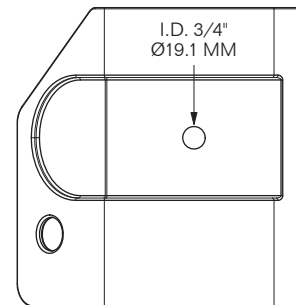

**MODEL 1104-2423-CS-D1-P**  
**MODEL 1104-2423-CS-D1-SC**  
**MODEL 1104-2423-RS-D1-P**  
**MODEL 1104-2423-RS-D1-SC**

**SPECIAL ORDER ONLY**

**CURBSIDE      ROADSIDE**

**45° CORNER VIEW**

**2423-CS/RS-D1-P WEIGHT:**  
10.3 LBS / 4.7 Kg  
**2423-CS/RS-D1-SC WEIGHT:**  
10.5 LBS / 4.8 Kg

**MODEL 1104-2423-75-CS-P**  
**MODEL 1104-2423-75-CS-SC**  
**MODEL 1104-2423-75-RS-P**  
**MODEL 1104-2423-75-RS-SC**

**CURBSIDE      ROADSIDE**

**45° CORNER VIEW**

**2423-75-CS/RS-P WEIGHT:**  
10 LBS / 4.5 Kg  
**2423-75-CS/RS-SC WEIGHT:**  
10.5 LBS / 4.8 Kg

**MODEL 1104-6503-RS-P**

**MODEL 1104-6503-RS-SC**

**CURBSIDE**

**ROADSIDE**

**INTERIOR VIEW**

I.D. 2-5/16"  
Ø59 MM

POSITIONING TABS

**WEIGHT: 8 LBS / 3.6 Kg**

**INTERIOR VIEW**

I.D. 2-3/4"  
Ø70 MM

POSITIONING TABS

**WEIGHT: 7.5 LBS / 3.4 Kg**

**PRIMARY DIMENSIONS** for all 6503-CS models; all 6503-RS models are the mirror opposite:

**MATERIAL: CAST STEEL**  
**FINISH OPTIONS: PRIMER (-P) or SELF-COLOR (-SC)**