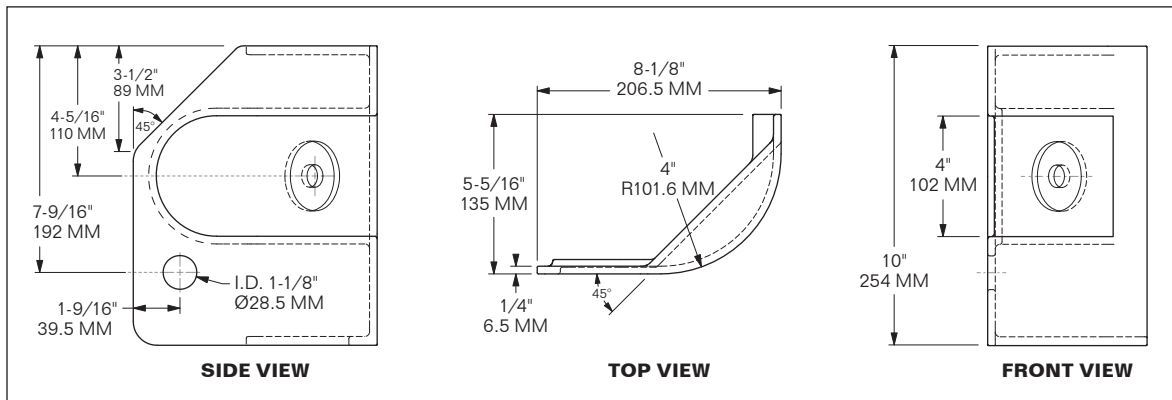

2423-75-CS/RS-P WEIGHT:
10 LBS / 4.5 Kg
2423-75-CS/RS-SC WEIGHT:
10.5 LBS / 4.8 Kg

PRIMARY DIMENSIONS for all 2423-CS models; all 2423-RS models are the mirror opposite: