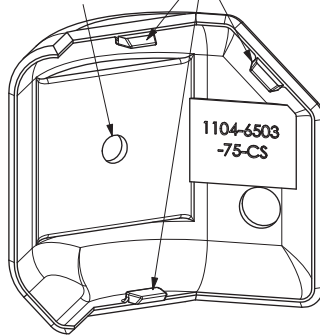

**MODEL 1104-6503-RS-P**

**MODEL 1104-6503-RS-SC**

**CURBSIDE**

**ROADSIDE**

**INTERIOR VIEW**

I.D. 2-5/16"  
Ø59 MM

POSITIONING TABS

**WEIGHT: 8 LBS / 3.6 Kg**

**MODEL 1104-6503-75-CS-P**

**MODEL 1104-6503-75-CS-SC**

**MODEL 1104-6503-75-RS-P**

**MODEL 1104-6503-75-RS-SC**

**CURBSIDE**

**ROADSIDE**

**INTERIOR VIEW**

I.D. 3/4"  
Ø19 MM

POSITIONING TABS

**WEIGHT: 8.4 LBS / 3.8 Kg**

**MODEL 1104-6503-275-CS-P**

**MODEL 1104-6503-275-CS-SC**

**MODEL 1104-6503-275-RS-P**

**MODEL 1104-6503-275-RS-SC**

**CURBSIDE**

**ROADSIDE**

**INTERIOR VIEW**

I.D. 2-3/4"  
Ø70 MM

POSITIONING TABS

**WEIGHT: 7.5 LBS / 3.4 Kg**

**PRIMARY DIMENSIONS** for all 6503-CS models; all 6503-RS models are the mirror opposite:

**MATERIAL: CAST STEEL**  
**FINISH OPTIONS: PRIMER (-P) or SELF-COLOR (-SC)**