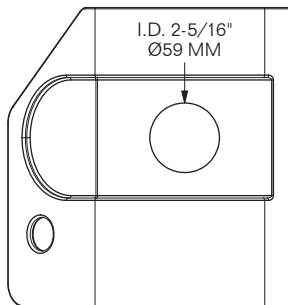

**MODEL 1104-2423-CS-P**  
**MODEL 1104-2423-CS-SC**  
**MODEL 1104-2423-RS-P**  
**MODEL 1104-2423-RS-SC**

**SPECIAL ORDER ONLY**

**CURBSIDE      ROADSIDE**

**45° CORNER VIEW**

**2423-CS/RS-P WEIGHT:**  
8.8 LBS / 4 Kg  
**2423-CS/RS-SC WEIGHT:**  
8.9 LBS / 4 Kg

**MODEL 1104-2423-CS-D1-P**  
**MODEL 1104-2423-CS-D1-SC**  
**MODEL 1104-2423-RS-D1-P**  
**MODEL 1104-2423-RS-D1-SC**

**SPECIAL ORDER ONLY**

**CURBSIDE      ROADSIDE**

**45° CORNER VIEW**

**2423-CS/RS-D1-P WEIGHT:**  
10.3 LBS / 4.7 Kg  
**2423-CS/RS-D1-SC WEIGHT:**  
10.5 LBS / 4.8 Kg

**MODEL 1104-6503-RS-P**

**MODEL 1104-6503-RS-SC**

**CURBSIDE**

**ROADSIDE**

**INTERIOR VIEW**

I.D. 2-5/16"  
Ø59 MM

POSITIONING TABS

**WEIGHT: 8 LBS / 3.6 Kg**

**INTERIOR VIEW**

I.D. 2-3/4"  
Ø70 MM

POSITIONING TABS

**WEIGHT: 7.5 LBS / 3.4 Kg**

**PRIMARY DIMENSIONS** for all 6503-CS models; all 6503-RS models are the mirror opposite:

**MATERIAL: CAST STEEL**  
**FINISH OPTIONS: PRIMER (-P) or SELF-COLOR (-SC)**