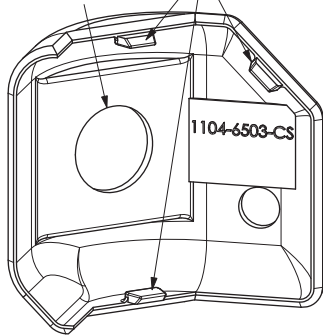

**MODEL 1104-6503-RS-P**

**MODEL 1104-6503-RS-SC**

**CURBSIDE**

**ROADSIDE**

**INTERIOR VIEW**

I.D. 2-5/16"  
Ø59 MM

POSITIONING TABS

**WEIGHT: 8 LBS / 3.6 Kg**

**MODEL 1104-6503-75-CS-P**

**MODEL 1104-6503-75-CS-SC**

**MODEL 1104-6503-75-RS-P**

**MODEL 1104-6503-75-RS-SC**

**CURBSIDE**

**ROADSIDE**

**INTERIOR VIEW**

I.D. 3/4"  
Ø19 MM

POSITIONING TABS

**WEIGHT: 8.4 LBS / 3.8 Kg**

**MODEL 1104-6503-275-CS-P**

**MODEL 1104-6503-275-CS-SC**

**MODEL 1104-6503-275-RS-P**

**MODEL 1104-6503-275-RS-SC**

**CURBSIDE**

**ROADSIDE**

**INTERIOR VIEW**

I.D. 2-3/4"  
Ø70 MM

POSITIONING TABS

**WEIGHT: 7.5 LBS / 3.4 Kg**

**PRIMARY DIMENSIONS** for all 6503-CS models; all 6503-RS models are the mirror opposite:

**MATERIAL: CAST STEEL**  
**FINISH OPTIONS: PRIMER (-P) or SELF-COLOR (-SC)**