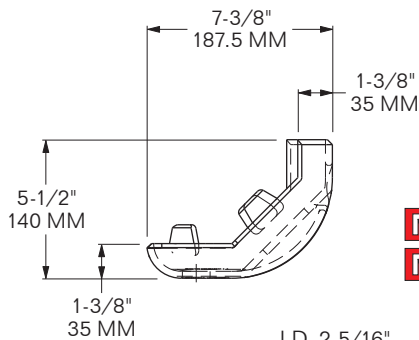

**MODEL 1104-6503-RS-P**

**MODEL 1104-6503-RS-SC**

**CURBSIDE**

**ROADSIDE**

**INTERIOR VIEW**

I.D. 2-5/16"  
Ø59 MM

POSITIONING TABS

**WEIGHT: 8 LBS / 3.6 Kg**

POSITIONING TABS

**WEIGHT: 8.4 LBS / 3.8 Kg**

**MODEL 1104-6503-275-CS-P**

**MODEL 1104-6503-275-CS-SC**

**MODEL 1104-6503-275-RS-P**

**MODEL 1104-6503-275-RS-SC**

**CURBSIDE**

**ROADSIDE**

**INTERIOR VIEW**

I.D. 2-3/4"  
Ø70 MM

POSITIONING TABS

**WEIGHT: 7.5 LBS / 3.4 Kg**

**PRIMARY DIMENSIONS** for all 6503-CS models; all 6503-RS models are the mirror opposite:

**MATERIAL: CAST STEEL**  
**FINISH OPTIONS: PRIMER (-P) or SELF-COLOR (-SC)**

**MODEL 1104-8201-CS**

**SPECIAL ORDER ONLY**

**CURBSIDE**

**MODEL 1104-8201-RS**

**SPECIAL ORDER ONLY**

**ROADSIDE**

**SUB FOR:** STOUGHTON  
04-26664-LH/RH  
**MATERIAL:** CAST STEEL  
**FINISH:** SELF-COLOR  
**WEIGHT:** 8.5 LBS / 3.86 Kg